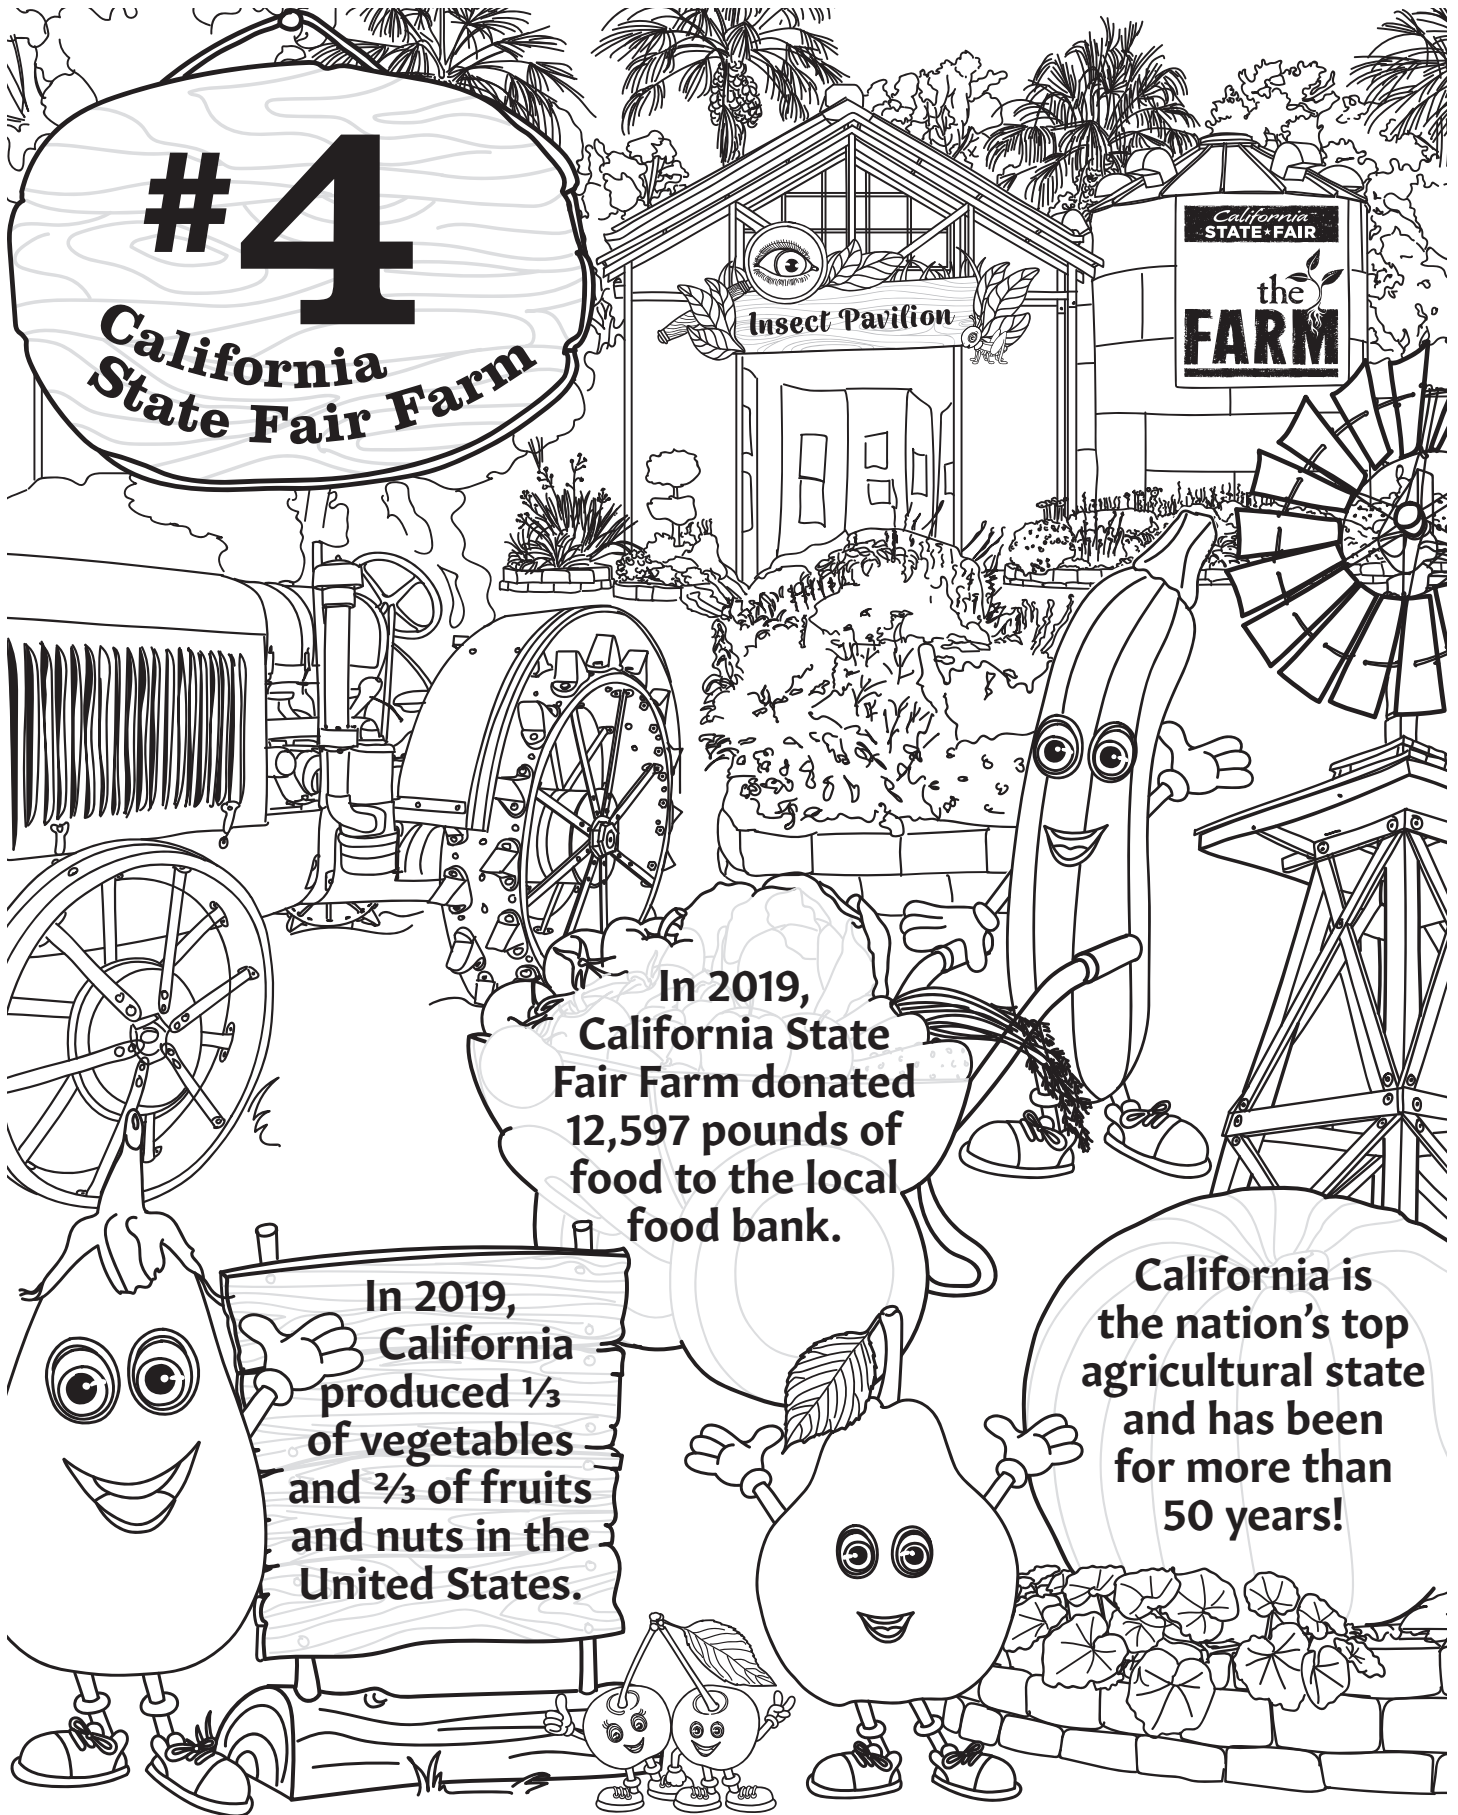

**4.8 lb of
butter**

#4
California State Fair Farm

**In 2019,
California State Fair Farm donated
12,597 pounds of
food to the local
food bank.**

**In 2019,
California
produced $\frac{1}{3}$
of vegetables
and $\frac{2}{3}$ of fruits
and nuts in the
United States.**