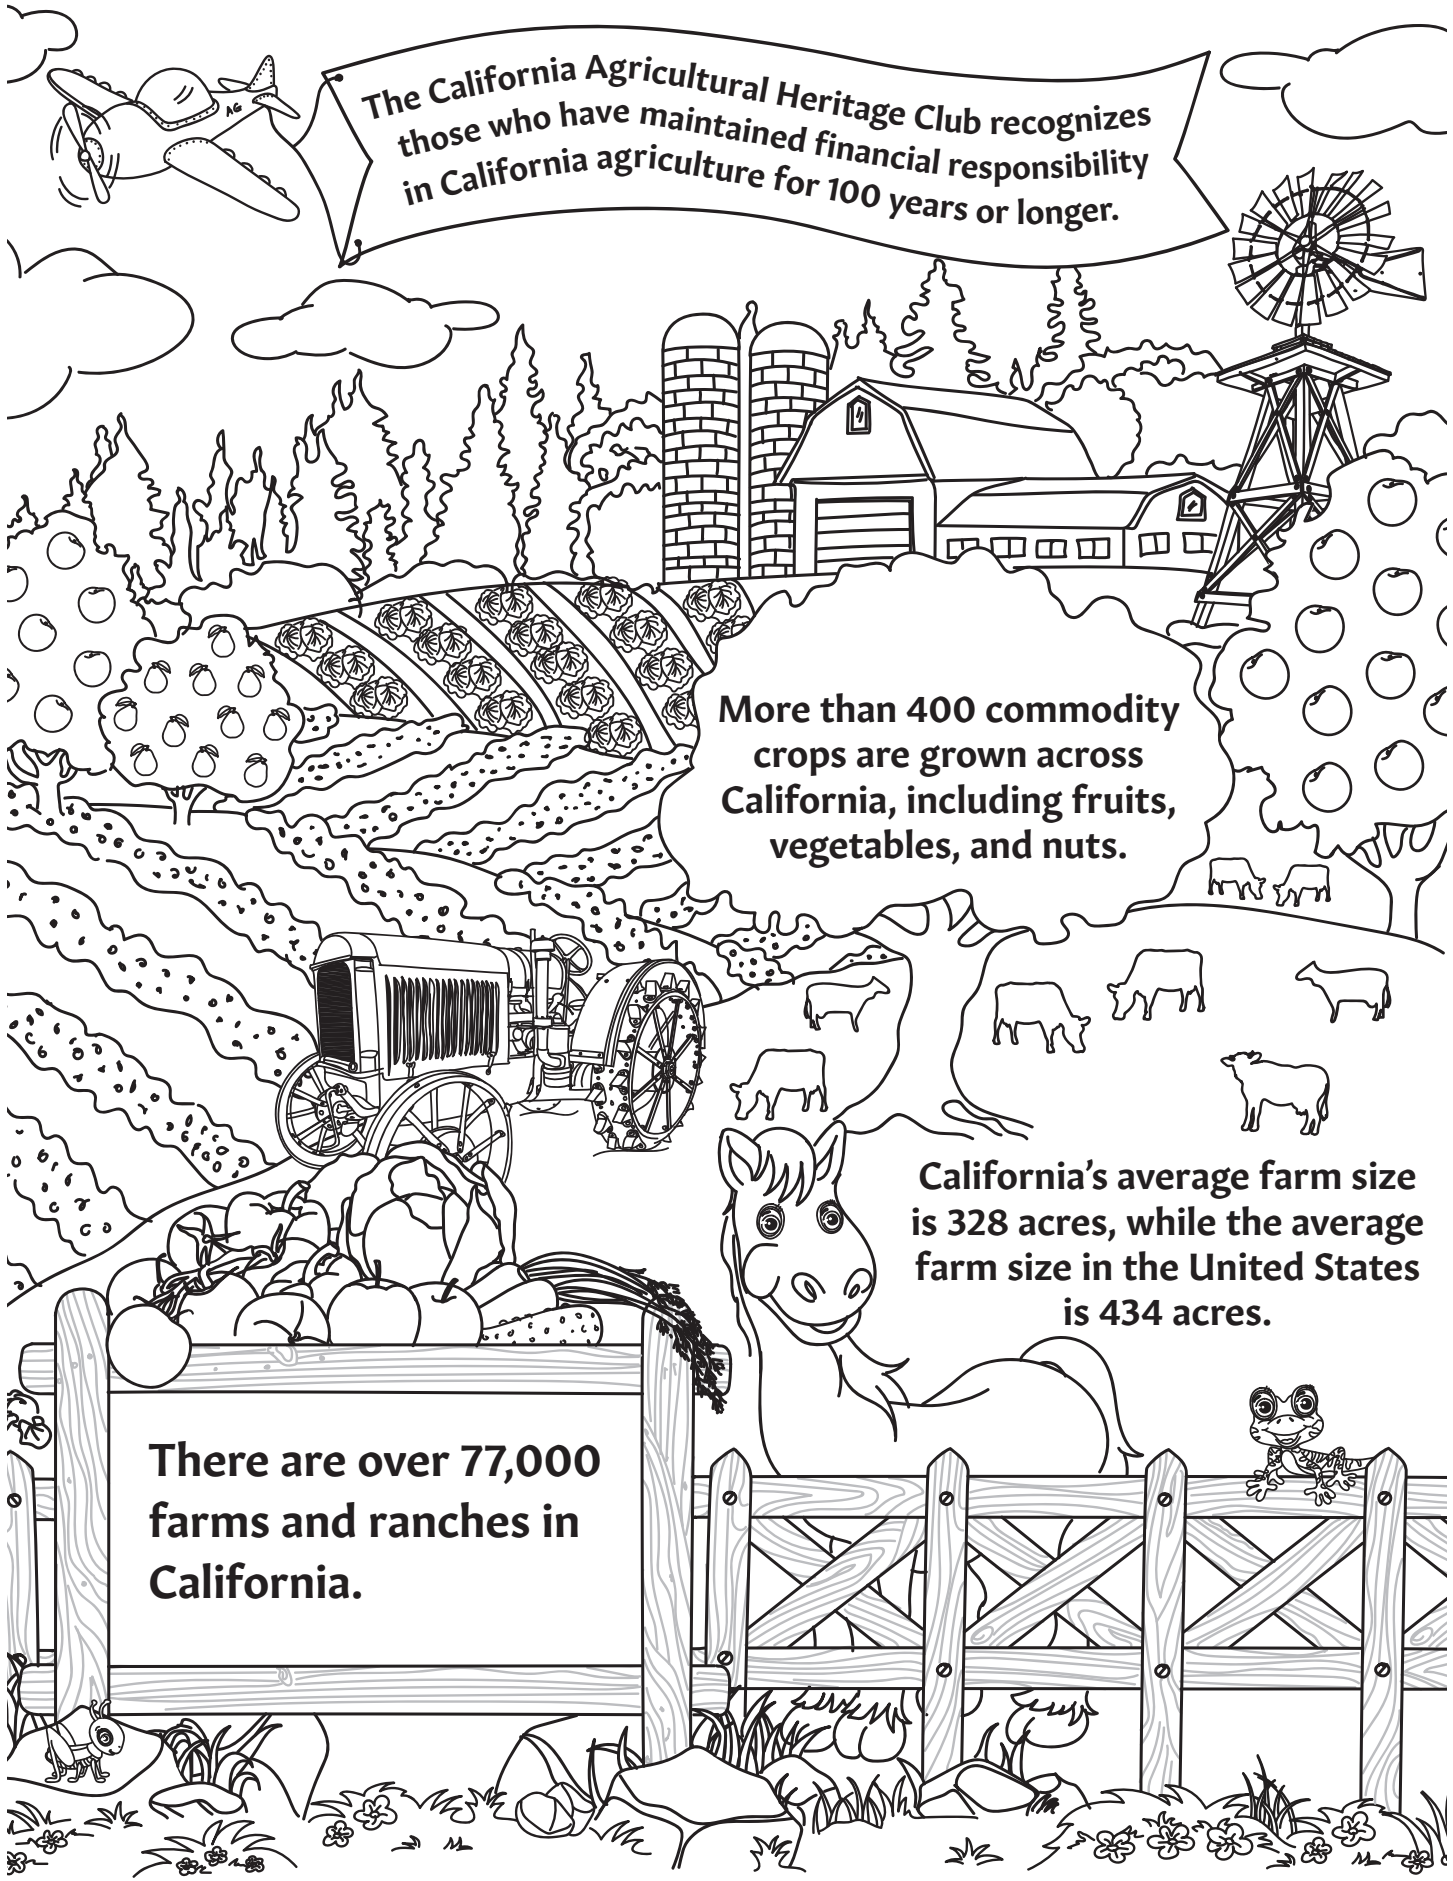

Ag Awareness

at the California State Fair

ACTIVITY & COLORING BOOK

ILLUSTRATIONS BY TUYET TRUONG

The California Agricultural Heritage Club recognizes those who have maintained financial responsibility in California agriculture for 100 years or longer.

More than 400 commodity crops are grown across California, including fruits, vegetables, and nuts.

California's average farm size is 328 acres, while the average farm size in the United States is 434 acres.

There are over 77,000 farms and ranches in California.

Ag Awareness

at the California State Fair

ACTIVITY & COLORING BOOK

ILLUSTRATIONS BY TUYET TRUONG

California State Fair is the best place to learn about California agriculture. Since you cannot see us during the pandemic, we are sharing some highlights of agriculture activities at the California State Fair with you. This Ag Awareness Activity & Coloring Book includes worksheets, fun facts, games, and more featuring California's agriculture.