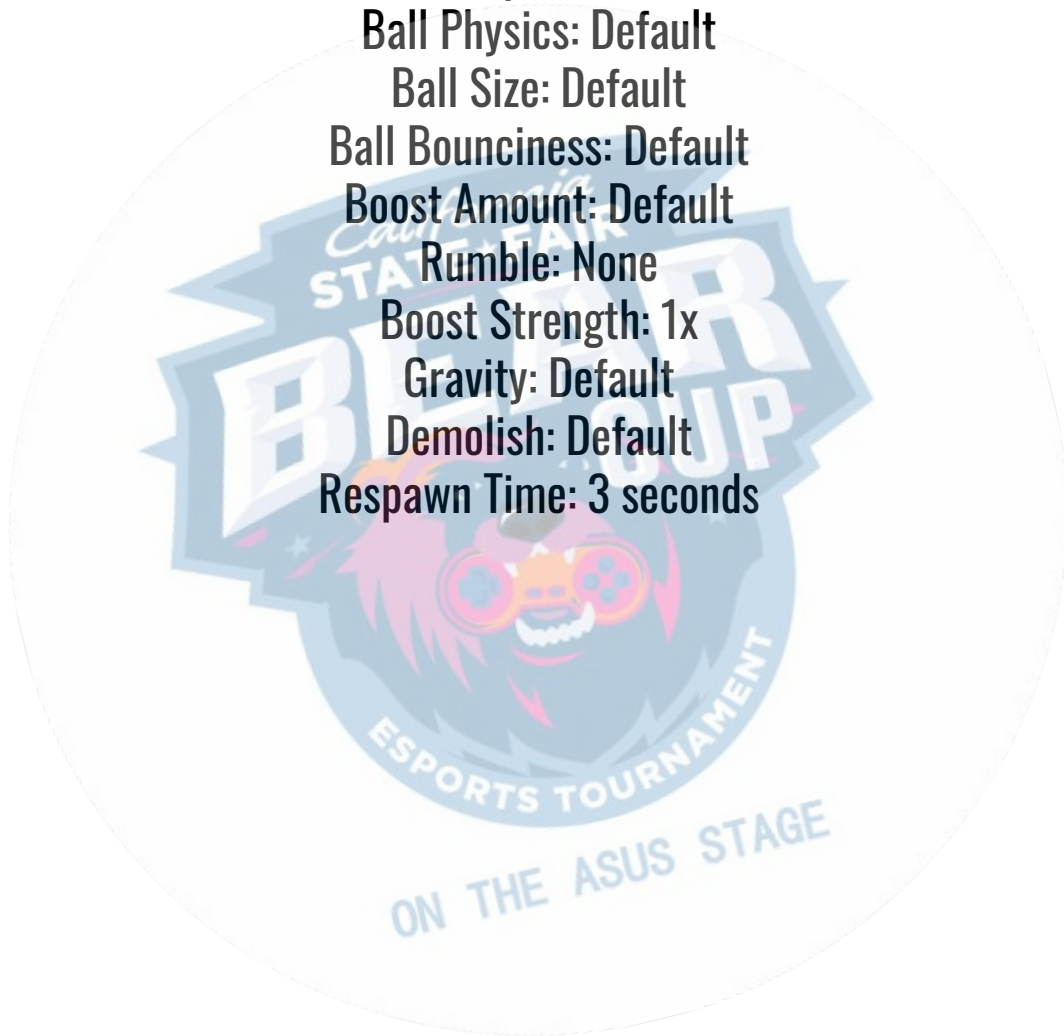

# 2019 Bear Cup - Rocket League Rules

---

**Game Speed: Default**  
**Ball Max Speed: Default**  
**Ball Type: Default**  
**Ball Physics: Default**  
**Ball Size: Default**  
**Ball Bounciness: Default**  
**Boost Amount: Default**  
**Rumble: None**  
**Boost Strength: 1x**  
**Gravity: Default**  
**Demolish: Default**  
**Respawn Time: 3 seconds**